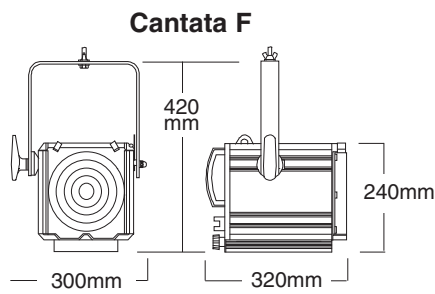

CANTATA 1200W

Features

The Cantata range combines all the features and performance criteria demanded by the professional theatre to become the 1.2kW spotlights of choice for lighting professionals.

- ❑ Range comprises Fresnel and PC Spot and three variable beam angle profile spots.
- ❑ Profile spots incorporate rotating gate assembly
- ❑ All models feature drop down lamp tray for easy lamp access and reflector cleaning
- ❑ Mains supply isolated when lampray opened
- ❑ Easy to use lamp adjustment on profiles
- ❑ Durable construction of pressure die cast and extruded aluminium

Cantata F (Fresnel)

Cantata PC (Prism-Convex)

Weights and dimensions

	F	PC
Weight	5.8kg	7.2kg
Packed weight	7.7kg	9.1kg
Packed length	530mm	600mm
Packed width	390mm	390mm
Packed height	390mm	390mm

Photometric data

e.g. Cantata PC at full flood over 12m throw $14238/144 = 98.9\text{Lux}$

To calculate beam diameters at any throw distance multiply the throw in metres by the following factors:

	F		PC	
	N	W	N	W
Dia	0.15	0.81	0.08	0.87

Focus Adjustment

F & PC: By rotary control on rear of lamphouse

Ordering information

Cantata spotlights are supplied complete with 1.5m of detachable cable with IEC 320 appliance connector and fitted plug, metal colour frame and T29 1200W lamp. 240V models come with 15A plug and 240V lamp.