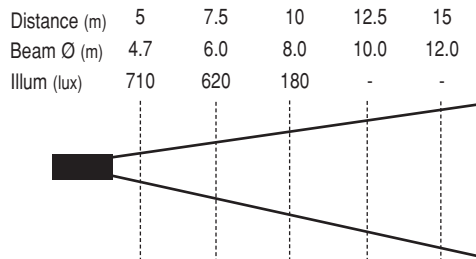

CANTATA 1200W

Features

The Cantata range combines all the features and performance criteria demanded by the professional theatre to become the 1.2kW spotlights of choice for lighting professionals.

- ❑ Range comprises Fresnel and PC Spot and three variable beam angle profile spots.
- ❑ Profile spots incorporate rotating gate assembly
- ❑ All models feature drop down lamp tray for easy lamp access and reflector cleaning
- ❑ Mains supply isolated when lampray opened
- ❑ Easy to use lamp adjustment on profiles
- ❑ Durable construction of pressure die cast and extruded aluminium

Cantata F (Fresnel)

Cantata PC (Prism-Convex)

Weights and dimensions

	F	PC
Weight	5.8kg	7.2kg
Packed weight	7.7kg	9.1kg
Packed length	530mm	600mm
Packed width	390mm	390mm
Packed height	390mm	390mm

Photometric data

Cantata F : Narrow

Cantata F : Wide

Cantata PC: Narrow

Cantata PC: Wide

To calculate lux levels at any throw distance divide the following factors by the distance squared:

	F		PC	
	N	W	N	W
Lux	132243	17715	195652	14238

e.g. Cantata PC at full flood over 12m throw $14238/144 = 98.9\text{Lux}$

To calculate beam diameters at any throw distance multiply the throw in metres by the following factors:

	F		PC	
	N	W	N	W
Dia	0.15	0.81	0.08	0.87