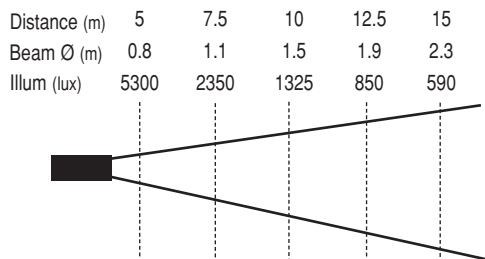

Cantata F (Fresnel)

Cantata PC (Prism-Convex)

Weights and dimensions

	F	PC
Weight	5.8kg	7.2kg
Packed weight	7.7kg	9.1kg
Packed length	530mm	600mm
Packed width	390mm	390mm
Packed height	390mm	390mm

Photometric data

Cantata F : Narrow

Cantata F : Wide

Cantata PC: Narrow

Cantata PC: Wide

To calculate lux levels at any throw distance divide the following factors by the distance squared:

	F		PC	
	N	W	N	W
Lux	132243	17715	195652	14238

e.g. Cantata PC at full flood over 12m throw $14238/144 = 98.9\text{Lux}$

To calculate beam diameters at any throw distance multiply the throw in metres by the following factors:

	F		PC	
	N	W	N	W
Dia	0.15	0.81	0.08	0.87