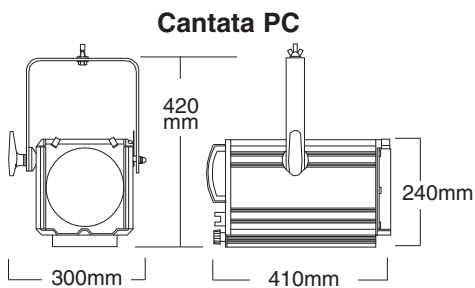

CANTATA 1200W

Features

The Cantata range combines all the features and performance criteria demanded by the professional theatre to become the 1.2kW spotlights of choice for lighting professionals.

- ❑ Range comprises Fresnel and PC Spot and three variable beam angle profile spots.
- ❑ Profile spots incorporate rotating gate assembly
- ❑ All models feature drop down lamp tray for easy lamp access and reflector cleaning
- ❑ Mains supply isolated when lampray opened
- ❑ Easy to use lamp adjustment on profiles
- ❑ Durable construction of pressure die cast and extruded aluminium

Cantata F (Fresnel)

Cantata PC (Prism-Convex)

Weights and dimensions

	F	PC
Weight	5.8kg	7.2kg
Packed weight	7.7kg	9.1kg
Packed length	530mm	600mm
Packed width	390mm	390mm
Packed height	390mm	390mm

Photometric data

e.g. Cantata PC at full flood over 12m throw $14238/144 = 98.9\text{Lux}$

To calculate beam diameters at any throw distance multiply the throw in metres by the following factors:

	F		PC	
	N	W	N	W
Dia	0.15	0.81	0.08	0.87

Focus Adjustment

F & PC: By rotary control on rear of lamphouse

Ordering information

Cantata spotlights are supplied complete with 1.5m of detachable cable with IEC 320 appliance connector and fitted plug, metal colour frame and T29 1200W lamp. 240V models come with 15A plug and 240V lamp.