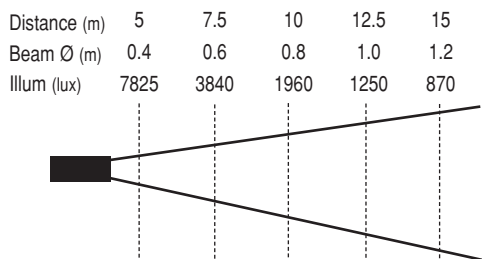

Cantata F (Fresnel)

Cantata PC (Prism-Convex)

Weights and dimensions

	F	PC
Weight	5.8kg	7.2kg
Packed weight	7.7kg	9.1kg
Packed length	530mm	600mm
Packed width	390mm	390mm
Packed height	390mm	390mm

Photometric data

Cantata F : Narrow

Cantata F : Wide

Cantata PC: Narrow

Cantata PC: Wide

To calculate lux levels at any throw distance divide the following factors by the distance squared:

	F		PC	
	N	W	N	W
Lux	132243	17715	195652	14238

e.g. Cantata PC at full flood over 12m throw $14238/144 = 98.9\text{Lux}$

To calculate beam diameters at any throw distance multiply the throw in metres by the following factors:

	F		PC	
	N	W	N	W
Dia	0.15	0.81	0.08	0.87