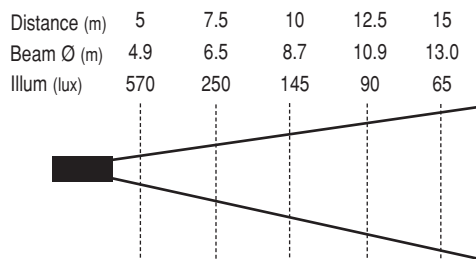

Cantata F (Fresnel)

Cantata PC (Prism-Convex)

Weights and dimensions

	F	PC
Weight	5.8kg	7.2kg
Packed weight	7.7kg	9.1kg
Packed length	530mm	600mm
Packed width	390mm	390mm
Packed height	390mm	390mm

Photometric data

Cantata F : Narrow

Cantata F : Wide

Cantata PC: Narrow

Cantata PC: Wide

To calculate lux levels at any throw distance divide the following factors by the distance squared:

	F		PC	
	N	W	N	W
Lux	132243	17715	195652	14238

e.g. Cantata PC at full flood over 12m throw $14238/144 = 98.9\text{Lux}$

To calculate beam diameters at any throw distance multiply the throw in metres by the following factors:

	F		PC	
	N	W	N	W
Dia	0.15	0.81	0.08	0.87